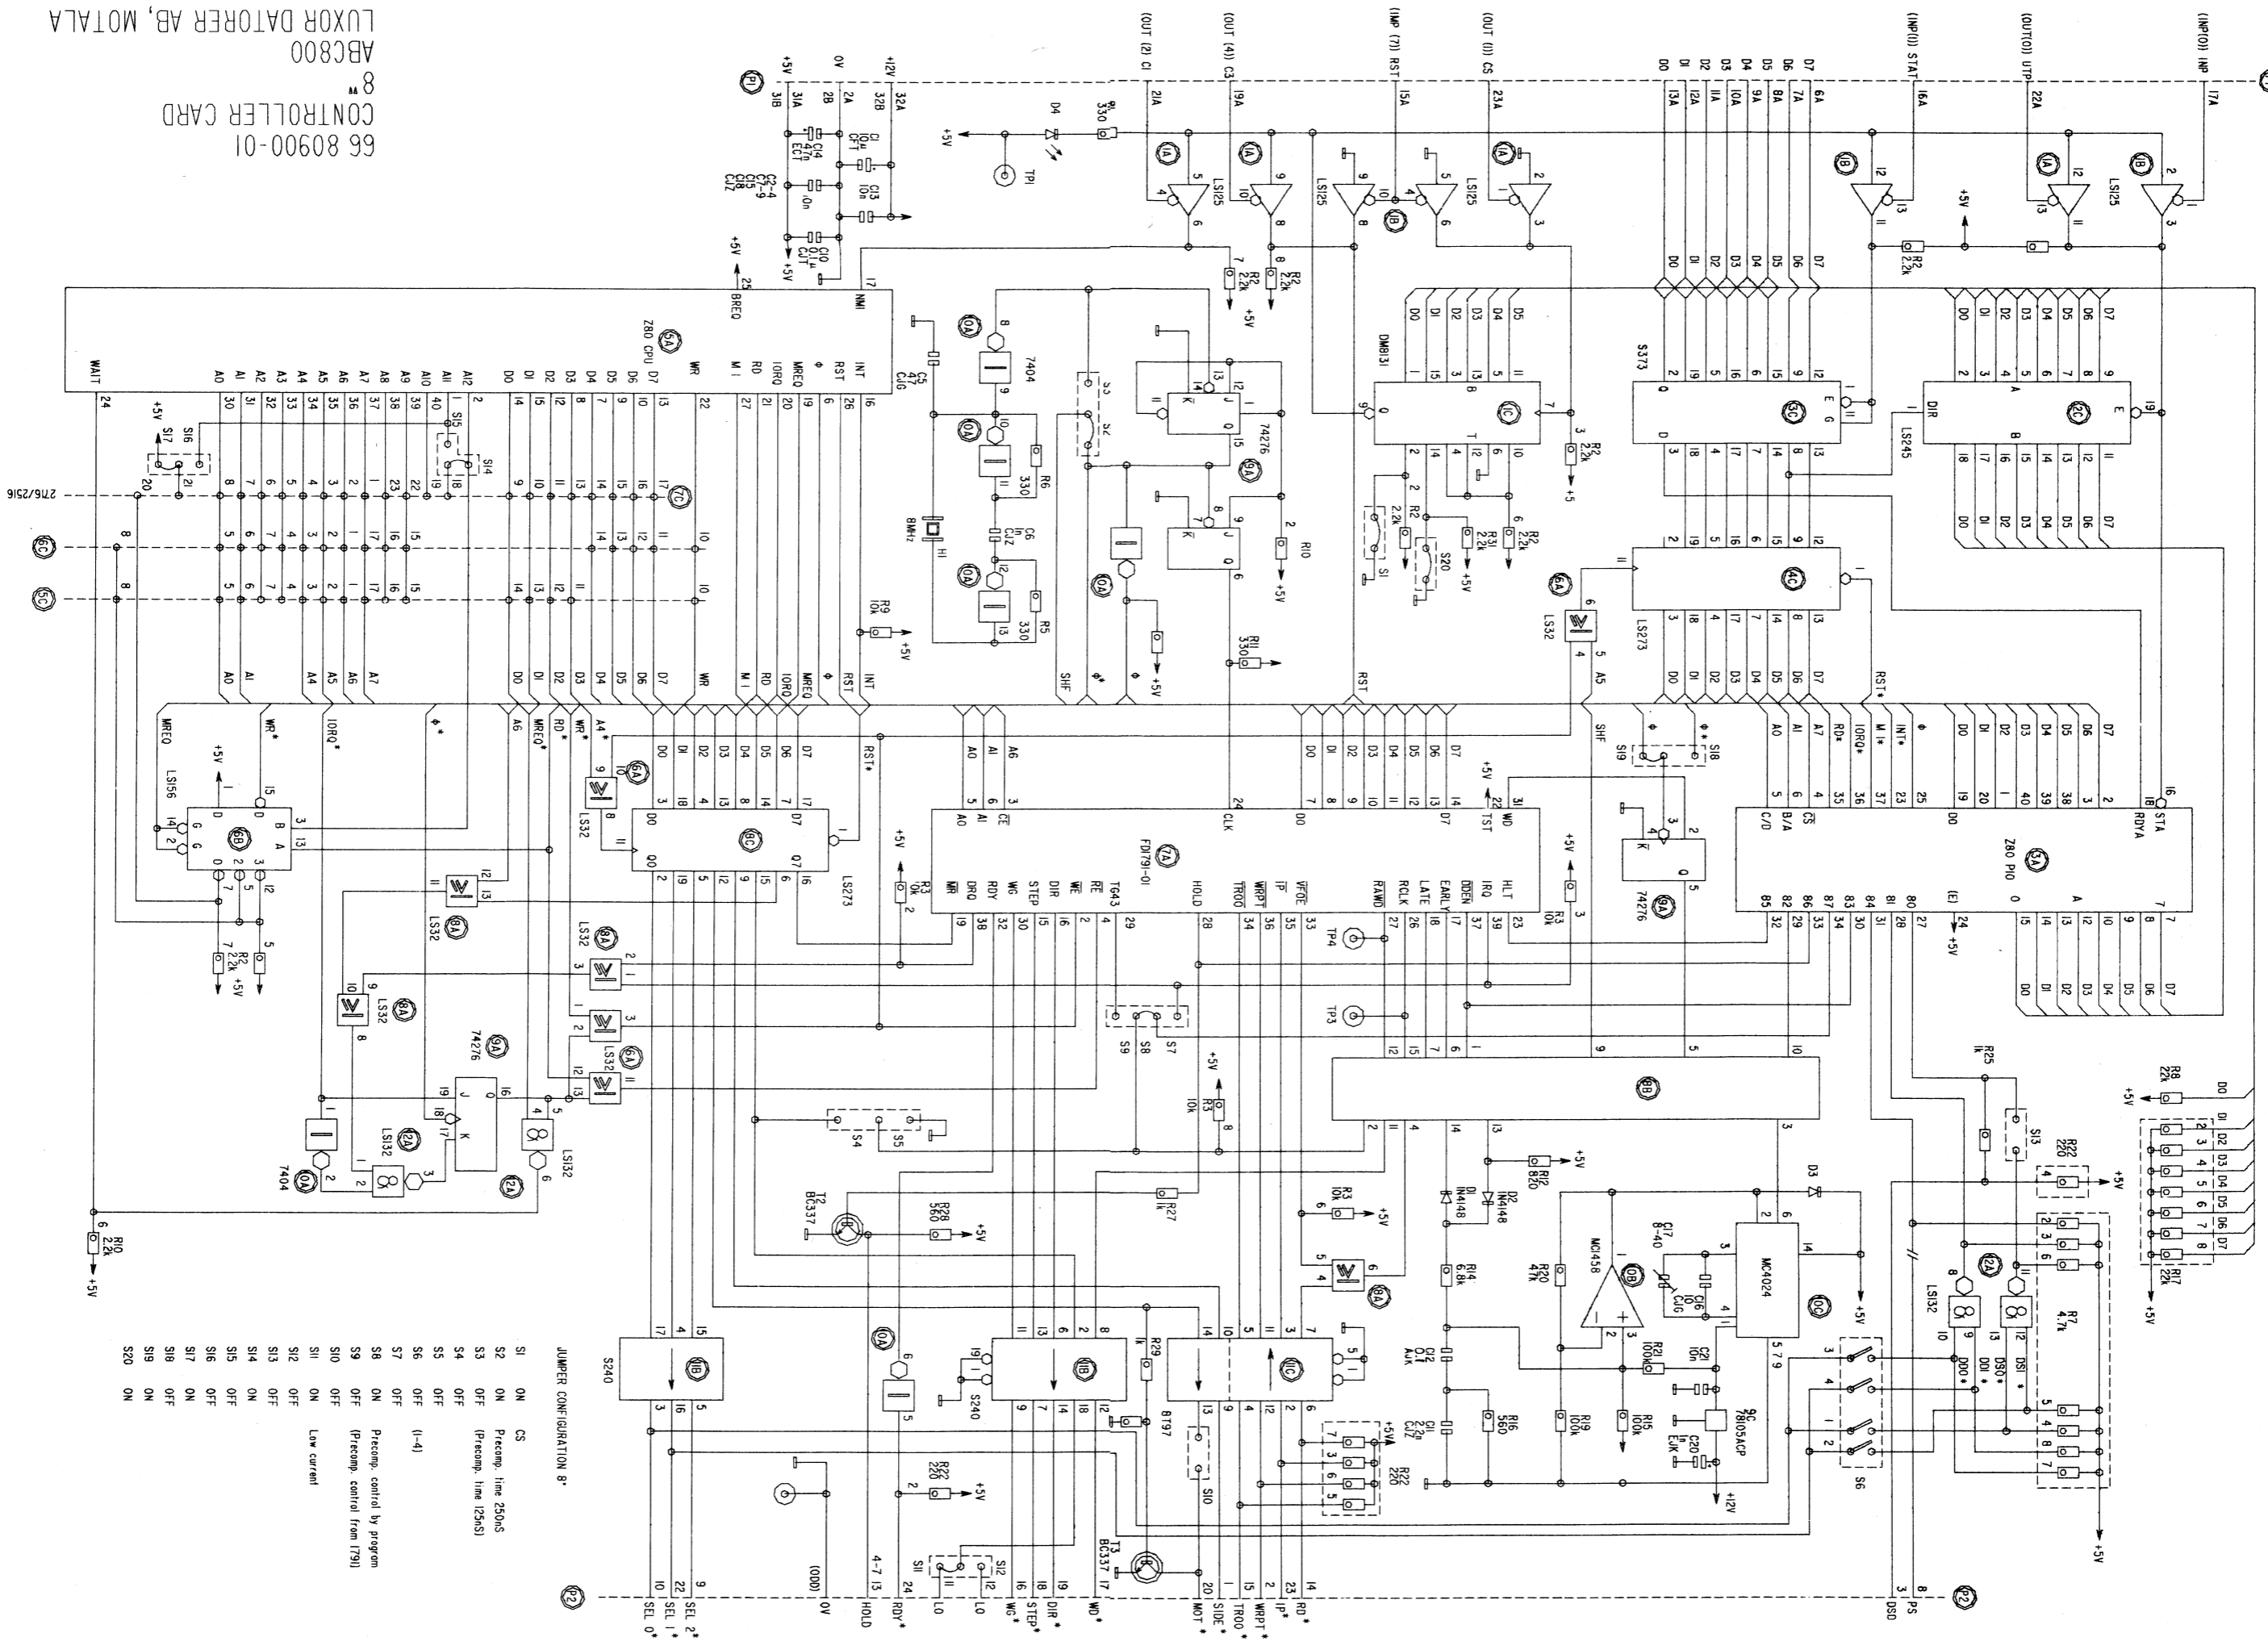

Kontrollkort 5 1/4" / 8"

JUMPER CONFIGURATION B\*

S1	ON	CS
S2	ON	Precomp. time 250NS
S3	OFF	Precomp. time 125NS
S4	OFF	
S5	OFF	(1-4)
S6	OFF	
S7	OFF	
S8	ON	Precomp. control by program
S9	OFF	Precomp. control from I79I
S10	OFF	Low current
S11	ON	
S12	OFF	
S13	OFF	
S14	ON	
S15	OFF	
S16	OFF	
S17	ON	
S18	OFF	
S19	ON	
S20	ON	

66 80900-01  
 CONTROLLER CARD  
 ABC800  
 LUXOR DATORER AB, MOTALA